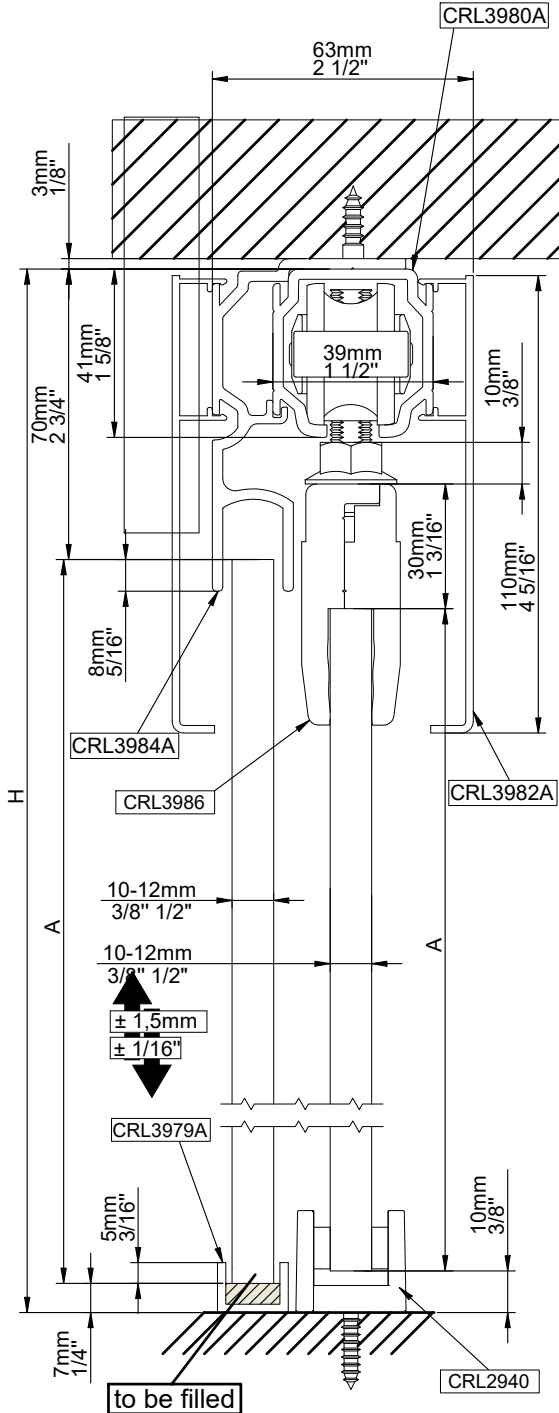

# CRL 70 | CRL701 | CRL 702 | CRL 70 C | CRL 701 C | CRL 702 C

	<b>CRL3986</b>				
<b>(W)</b>		<b>1</b>	<b>(Z)</b>		<b>2</b>
			<b>(Y)</b>		<b>2</b>
			<b>(V)</b>		<b>2</b>
			<b>(X)</b>		<b>2</b>

**A = H-92mm**

**A = H-3 5/8"**

**A = H-92mm**

**A = H-3 5/8"**

038060190

# CRL 70 | CRL701 | CRL 702 | CRL 70 C | CRL 701 C | CRL 702 C

AVDB3133\_07/20

ASSEMBLY INSTRUCTIONS FOR:

**CRL 70 | CRL701 | CRL 702 | CRL 70 C | CRL 701 C | CRL 702 C**

CRL701C

16

A = H-92mm

B = H-79mm

A = H-3 5/8"

B = H-3 1/8"